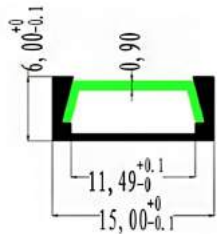

ALUMINIUM PROFILE

VS-P-001

BENDABLE ALUMINIUM PROFILE FOR LED STRIP LIGHTS

ASSEMBLY SCHEME

1. Basic cover
2. LED strip
3. End cap without hole
4. 3a. End cap with hole
4. Screw
5. Mini mounting clip for profile