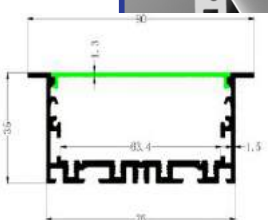

VISIONAL [®] **LED**
PREMIUM

ALUMINIUM PROFILE

05-504

05-508

05-510

05-509

ASSEMBLY SCHEME

1. Basic cover
2. LED strip
3. End cap without hole
- 3a. End cap with hole
4. Screw
5. Mini mounting clip for profile