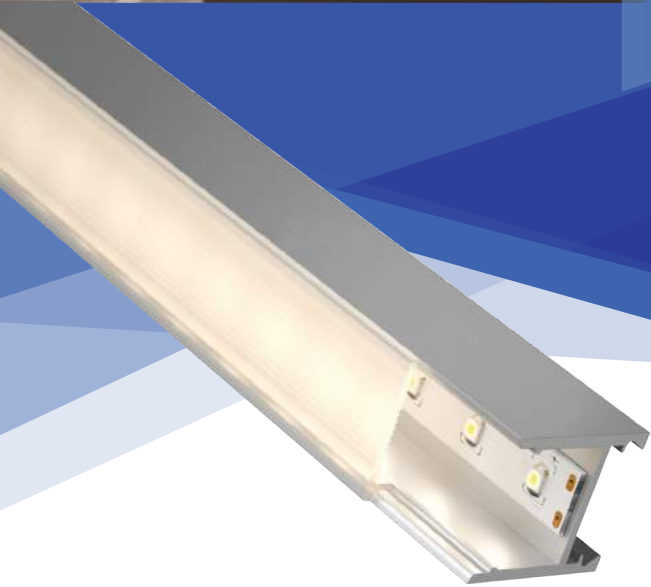

ALUMINIUM PROFILE

GENERAL DESCRIPTION

LED STRIP PROFILES VISIONAL are made of high quality anodized aluminum. The main benefit of ALUMINIUM PROFILES is the ability to dissipate heat, this helps to extend the lifetime of LED flexible strips. They are easily fixed on ceiling, floors, in corners or other surfaces. LED STRIP PROFILES diffuse light, which creates unique and stylish design.

VISIONAL **LED**
PREMIUM

ALUMINIUM PROFILE

05-500M

VS-P-001

05-502

VS-P-007

BENDABLE ALUMINIUM PROFILE FOR LED STRIP LIGHTS

ASSEMBLY SCHEME

1. Basic cover
2. LED strip
3. End cap without hole
- 3a. End cap with hole
4. Screw
5. Mini mounting clip for profile

ALUMINIUM PROFILE

GENERAL DESCRIPTION

LED STRIP PROFILES VISIONAL are made of high quality anodized aluminum. The main benefit of ALUMINIUM PROFILES is the ability to dissipate heat, this helps to extend the lifetime of LED flexible strips. They are easily fixed on ceiling, floors, in corners or other surfaces. LED STRIP PROFILES diffuse light, which creates unique and stylish design.