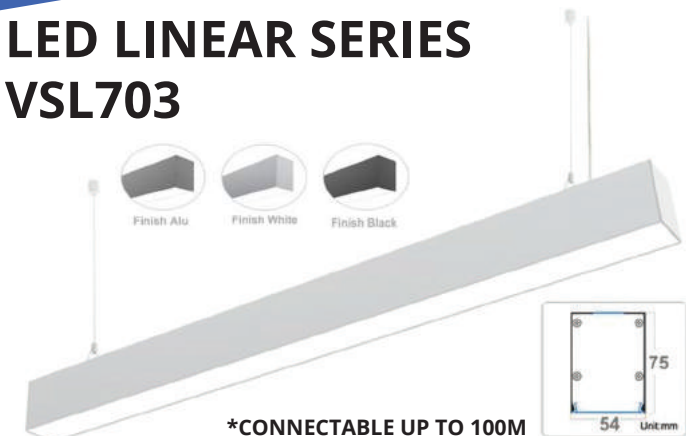

LED LINEAR LIGHTS

LED LINEAR SERIES VSL703