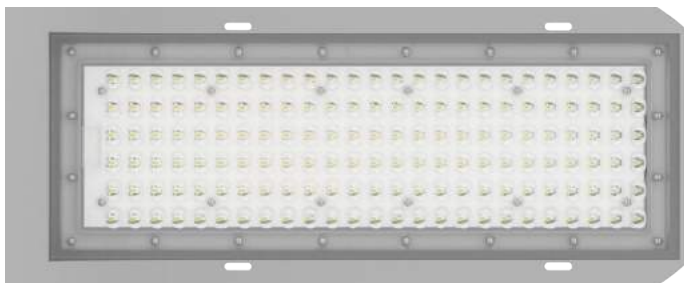

BRIGHTNESS **3650 LUMEN**

GENERAL DESCRIPTION

LED PANEL LIGHT VISIONAL ONE has optimized design for simple mounting and installation. These panel lights can be used in different areas, such as office, commercial place, hotels and etc. LED PANEL LIGHT VISIONAL ONE provides best combination of price and quality. Furthermore, they have instant full light when turning-on, low heat emission and no flickering effect due to high quality materials.

Visional ONE Basic LED MODULAR street light are ultimate replacement street light fixtures. It is suitable for high temperature ranges, high dust level and humidity. Visional ONE Basic LED MODULAR street light has been developed to ensure maximum energy efficiency in combination with modern technologies in lighting regulation.

LED STREET LIGHTS BASIC LINE

- Heat dissipation of the whole structure: The design aims to fully utilize the surface area of structural parts to transfer heat to air. The TJ is lower than 55° C after heat balance
- High Luminous high efficiency and low lumen depreciation
- Using high transparency PMMA lens with many technical patents and light transmittance up to 99%
- Waterproof connectors : free removal to install, simple and quick

- UP TO 3-5 YEARS FACTORY WARRANTY
- UP TO 135 LUMEN/WATT
- PROTECTION LEVEL IP67
- POWER FACTOR >0.95; CRI>80
- BEAM ANGLE 0°-120°

BEAM ANGLE OPTIONS:

60°

90°

120°

MODEL MODELIS	POWER JAUDA	LUMEN OUTPUT GAISMAS PLUSMA	VOLTAGE SPRIEGUMS	LIFETIME KALPOŠANAS ILGUMS	BEAM ANGLE GAISMAS ĻĒNKIS	CCT
BASIC	40W	5400 Lm	AC 100-305V	up to 100000h	60°/ 90°/ 120°	2700K - 6500K
BASIC	60W	8100 Lm	AC 100-305V	up to 100000h	60°/ 90°/ 120°	2700K - 6500K
BASIC	80W	10800 Lm	AC 100-305V	up to 100000h	60°/ 90°/ 120°	2700K - 6500K
BASIC	100W	13500 Lm	AC 100-305V	up to 100000h	60°/ 90°/ 120°	2700K - 6500K
BASIC	120W	16200 Lm	AC 100-305V	up to 100000h	60°/ 90°/ 120°	2700K - 6500K
BASIC	150W	20250 Lm	AC 100-305V	up to 100000h	60°/ 90°/ 120°	2700K - 6500K