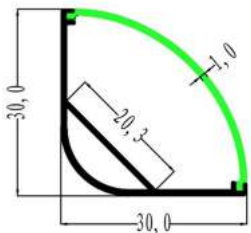

VISIONAL **LED**
PREMIUM

ALUMINIUM PROFILE

05-500M

VS-P-001

05-502

VS-P-007

BENDABLE ALUMINIUM PROFILE FOR LED STRIP LIGHTS

ASSEMBLY SCHEME