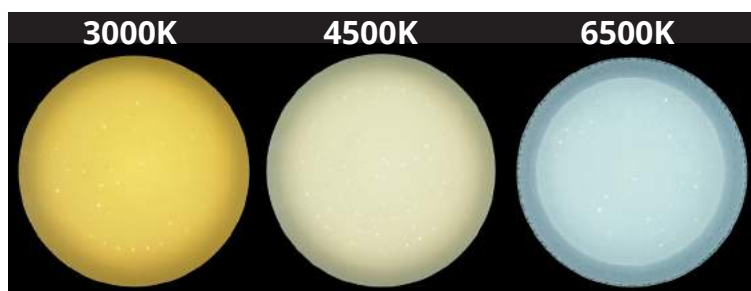

LED MODULE LIGHTS

MODEL MODELIS	POWER JAUDA	LUMEN OUTPUT GAISMAS PLUSMA	VOLTAGE SPRIEGUMS	BEAM ANGLE GAISMAS LEŅĶIS	DIMENSIONS IZMĒRI	CCT
LED Ceiling Lamp ROUND	60W	6000 Lm	AC 176~264V	120°	Ø585*145 MM	3000 - 6500K
LED Ceiling Lamp ROUND	48W	4800 Lm	AC 176~264V	120°	Ø480*50 MM	3000 - 6500K
LED Ceiling Lamp ROUND	60W	6000 Lm	AC 176~264V	120°	Ø550*68 MM	3000 - 6500K
LED Ceiling Lamp ROUND	24W	2400 Lm	AC 176~264V	120°	Ø395*81MM	3000 - 6500K
LED Ceiling Lamp ROUND	48W	4800 Lm	AC 176~264V	120°	Ø496*94MM	3000 - 6500K
LED Ceiling Lamp ROUND	24W	2400 Lm	AC 176~264V	120°	Ø395*96MM	3000 - 6500K
LED Ceiling Lamp ROUND	48W	4800 Lm	AC 176~264V	120°	Ø496*103MM	3000 - 6500K
LED Ceiling Lamp SQUARE	60W	6000 Lm	AC 176~264V	120°	530*530*85MM	3000 - 6500K