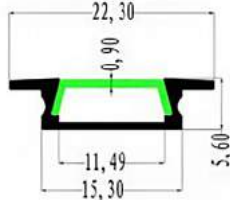

ALUMINIUM PROFILE

05-502

BENDABLE ALUMINIUM PROFILE FOR LED STRIP LIGHTS

ASSEMBLY SCHEME

1. Basic cover
2. LED strip
3. End cap without hole
4. 3a. End cap with hole
4. Screw
5. Mini mounting clip for profile