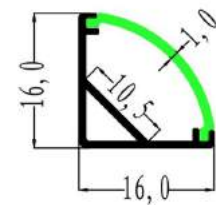

ALUMINIUM PROFILE

VS-P-007

BENDABLE ALUMINIUM PROFILE FOR LED STRIP LIGHTS

ASSEMBLY SCHEME

1. Basic cover
2. LED strip
3. End cap without hole
4. 3a. End cap with hole
4. Screw
5. Mini mounting clip for profile