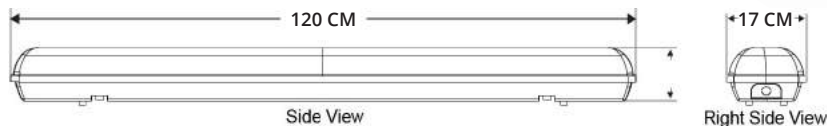

DIMENSIONS

120 CM
150 CM

DETAILED DESCRIPTION

PROTECTION LEVEL AIZSARDĪBAS LĪMENIS	IP20/IP65
PRODUCT MATERIAL PRODUKTA MATERIĀLS	PLASTIC/METAL
CLIPS KLIPI	STAINLESS STEEL
LED BULBS T8 (G13) LED SPULDZES T8 (G13)	2/1 BULBS
BALLAST BAROŠANAS BLOKS	NO
DIMENSIONS IZMĒRI	120 x 17cm/150 x 17cm

DIMENSIONS

- METAL CLIPS
- EASY TO INSTALL
- +10% BRIGHTNESS
- TRANSPARENT GLASS
- HIGH PROTECTION LEVEL
- DIFFERENT INSTALLATION METHODS AVAILABLE