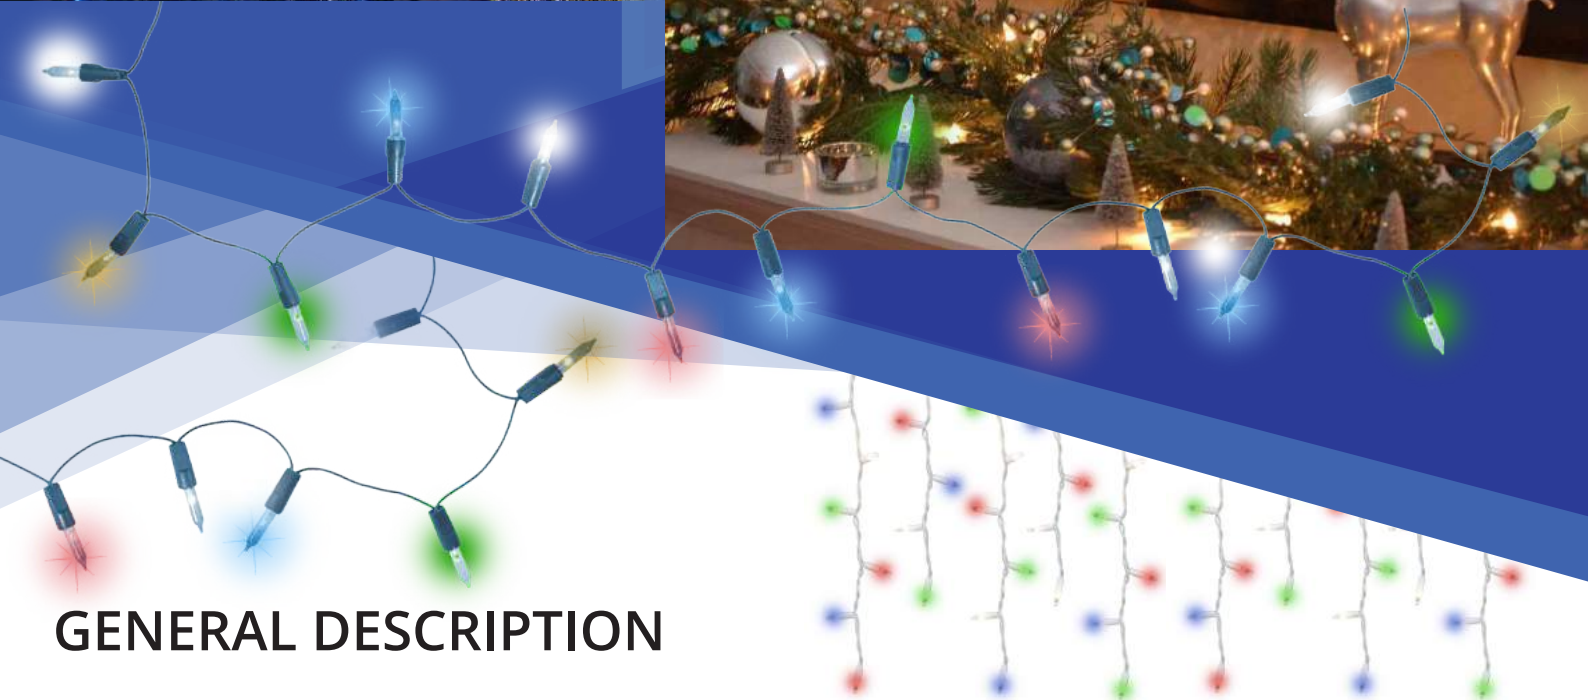

LED CHRISTMAS LIGHTS

GENERAL DESCRIPTION

LED CHRISTMAS LIGHTS VISIONAL creates a unique fabulous Christmas atmosphere for both indoor and outdoor areas. The high quality of VISIONAL products will add brightness to your holidays for many years. Wide range of LED CHRISTMAS LIGHTS VISIONAL perfectly suits for private and commercial sector.

Let us create holiday magic together.

VISIONAL **LED**
PREMIUM