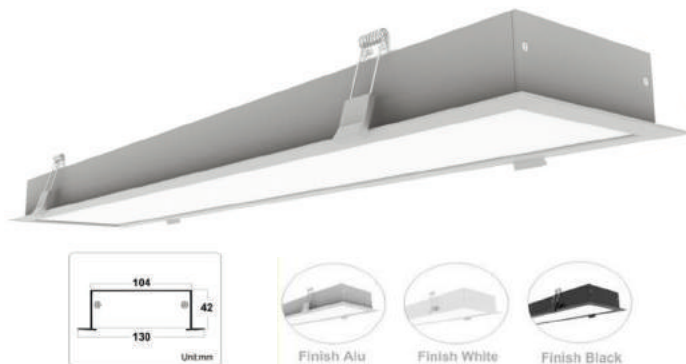

LED LINEAR SERIES VSL712