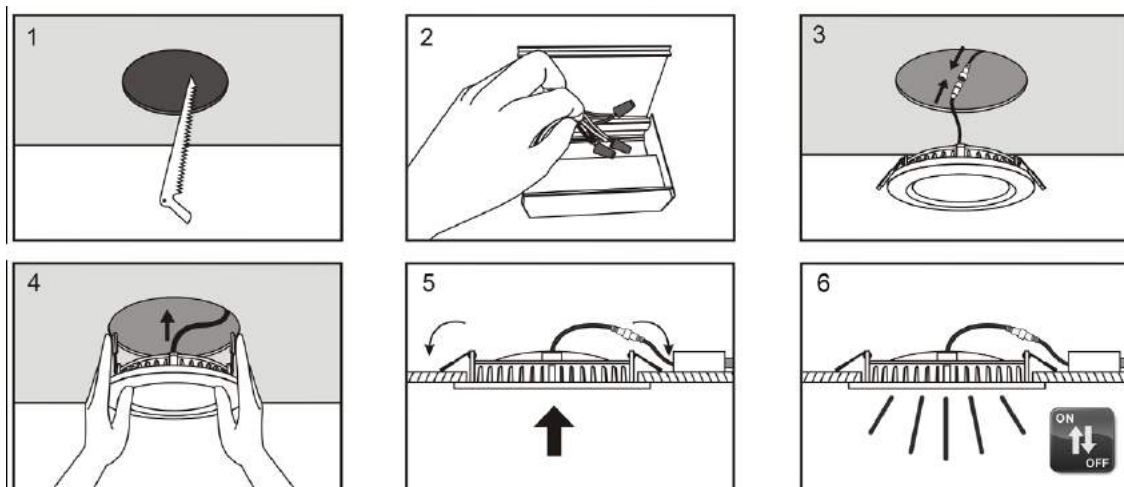

LED GLASS PANELS

VISIONAL LED PREMIUM

EXTRA BRIGHT
600 LM

CRI > 80

120°
BEAM ANGLE

INSTANT FULL LIGHT

LOW HEAT EMISSION

IES FILE AVAILABLE

NO FLICKERING

50 000 HOURS EXTRA LONG LIFE

LED GLASS PANEL 6W
DEVELOPED IN EUROPE

3 YEARS FACTORY WARRANTY

LED 6W = 50W

CE RoHS ErP

SUITABLE FOR PROJECTS

VISIONAL LED PREMIUM

EXTRA BRIGHT
1200 LM

CRI > 80

120°
BEAM ANGLE

INSTANT FULL LIGHT

LOW HEAT EMISSION

IES FILE AVAILABLE

NO FLICKERING

50 000 HOURS EXTRA LONG LIFE

LED GLASS PANEL 12W
DEVELOPED IN EUROPE

3 YEARS FACTORY WARRANTY

LED 12W = 100W

CE RoHS ErP

SUITABLE FOR PROJECTS

VISIONAL LED PREMIUM

EXTRA BRIGHT
1800 LM

CRI > 80

120°
BEAM ANGLE

INSTANT FULL LIGHT

LOW HEAT EMISSION

IES FILE AVAILABLE

NO FLICKERING

50 000 HOURS EXTRA LONG LIFE

LED GLASS PANEL 18W
DEVELOPED IN EUROPE

3 YEARS FACTORY WARRANTY

LED 18W = 150W

CE RoHS ErP

SUITABLE FOR PROJECTS

Easy to install and use

MODEL MODELIS	POWER JAUDA	LUMEN GAISMAS PLUSMA	VOLTAGE SPRIEGUMS	BEAM ANGLE GAISMAS LENĶIS	DIMENSIONS IZMĒRI	CCT
Round panel	6W	600 Lm	AC 85-265V	120°	Ø 100 x 35mm	3000K - 6000K
Round panel	12W	1200 Lm	AC 85-265V	120°	Ø 160 x 35mm	3000K - 6000K
Round panel	18W	1800 Lm	AC 85-265V	120°	Ø 200 x 35mm	3000K - 6000K
Round panel	27W	2700 Lm	AC 85-265V	120°	Ø 260 x 30mm	3000K - 6000K
Square panel	6W	600 Lm	AC 85-265V	120°	100x100x35mm	3000K - 6000K
Square panel	12W	1200 Lm	AC 85-265V	120°	160x160x35mm	3000K - 6000K
Square panel	18W	1800 Lm	AC 85-265V	120°	200x200x35mm	3000K - 6000K
Square panel	27W	2700 Lm	AC 85-265V	120°	260x260x30mm	3000K - 6000K