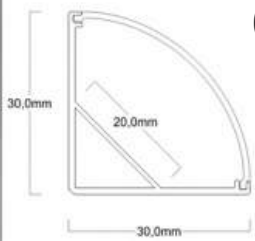

VISIONAL [®] **LED**
PREMIUM

ALUMINIUM PROFILE

05-504

05-508

05-510

05-509

ASSEMBLY SCHEME

1. Basic cover
2. LED strip
3. End cap without hole
- 3a. End cap with hole
4. Screw
5. Mini mounting clip for profile