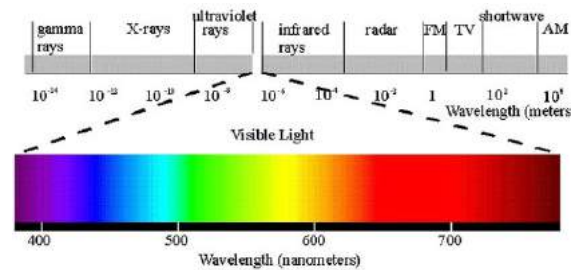

LED PLANT LIGHTING

LED PLANT LIGHTING / FITO LIGHT

INSTALLATION:

MODEL MODELIS	POWER JAUDA	LUMEN OUTPUT GAISMAS PLUSMA	VOLTAGE SPRIEGUMS	LIFETIME KALPOŠANAS ILGUMS	BEAM ANGLE GAISMAS LENĶIS	CCT
LED PLANT LIGHTING E27	12W	960 Lm	AC 220-240V	30000h	240°	UV
LED PLANT LIGHTING E27 FILAMENT	8W	640 Lm	AC 220-240V	30000h	180°	UV
LED PLANT LIGHTING RECTANGLE	28W	2240 Lm	AC 220-240V	30000h	180°	UV
LED PLANT LIGHTING CIRCLE	45W	3600 Lm	AC 85-300V	30000h	180°	UV
LED PLANT LIGHTING SQUARE	50W	4000 Lm	AC 175-265V	30000h	180°	UV
LED PLANT LIGHTING rectangle	56W	4480 Lm	AC 175-265V	30000h	180°	UV