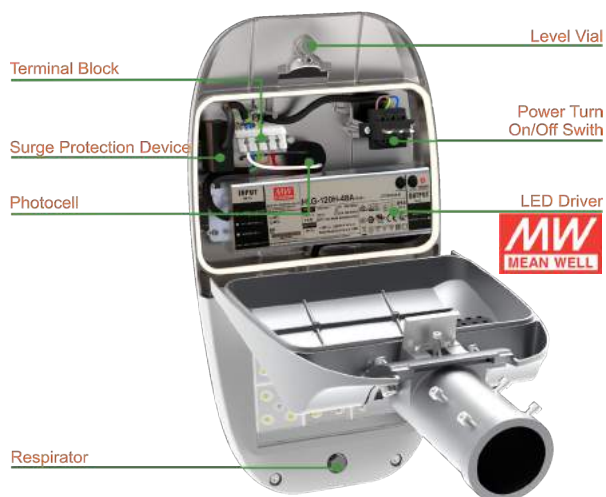

LED STREET LIGHTS PROFESSIONAL

- UP TO 7 YEARS FACTORY WARRANTY
- UP TO 165 LUMEN/WATT
- PROTECTION LEVEL IP67
- POWER FACTOR >0.9; CRI>80
- BEAM ANGLE 150°/65°

BEAM ANGLE OPTIONS:

INSTALLATION

MODEL MODELIS	POWER JAUDA	LUMEN OUTPUT GAISMAS PLUSMA	VOLTAGE SPRIEGUMS	LIFETIME KALPOŠANAS ILGUMS	DIMENSIONS IZMĒRI	CCT
PREMIUM	40W	5200 Lm	AC 100-305V	up to 100000h	370x200 mm	3000K - 6000K
PREMIUM	60W	7800 Lm	AC 100-305V	up to 100000h	495x260 mm	3000K - 6000K
PREMIUM	80W	10400 Lm	AC 100-305V	up to 100000h	490x255 mm	3000K - 6000K
PREMIUM	100W	13000 Lm	AC 100-305V	up to 100000h	495x260 mm	3000K - 6000K
PREMIUM	120W	15600 Lm	AC 100-305V	up to 100000h	495x260 mm	3000K - 6000K
PREMIUM	150W	19500 Lm	AC 100-305V	up to 100000h	615x325 mm	3000K - 6000K
PREMIUM	200W	26000 Lm	AC 100-305V	up to 100000h	615x325 mm	3000K - 6000K