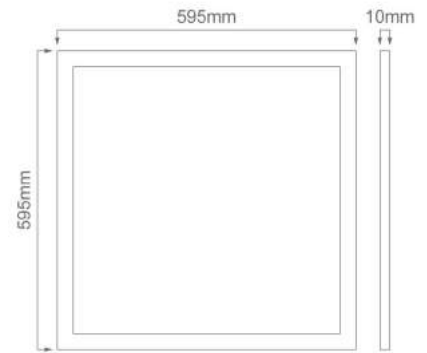

LED PANEL VISIONAL PROFESSIONAL

EMC compliance CB