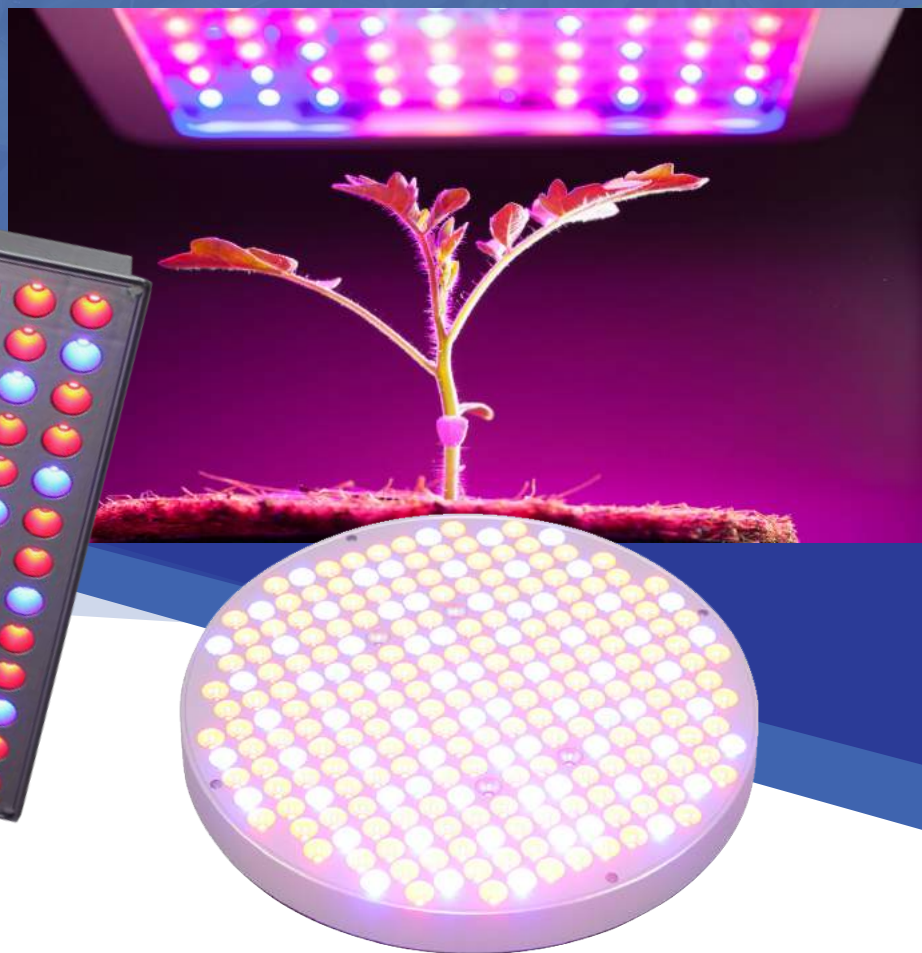

LED PLANT LIGHTING

GENERAL DESCRIPTION

LED Plant Lighting Grow lights are made of high quality materials for long lasting durability and dependability. Units provide an artificial light source designed to stimulate plant growth emitting an electromagnetic spectrum for photosynthesis. For use in applications without naturally occurring light or where supplemental light is required.