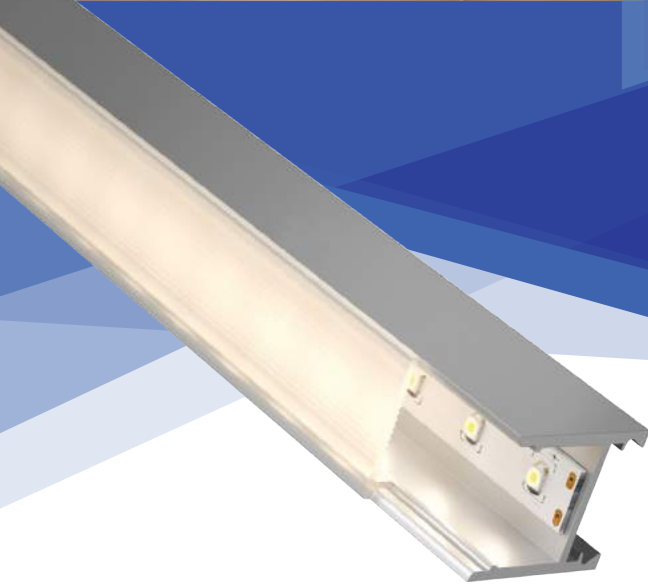

ALUMINIUM PROFILE

GENERAL DESCRIPTION

LED STRIP PROFILES VISIONAL are made of high quality anodized aluminum. The main benefit of ALUMINIUM PROFILES is the ability to dissipate heat, this helps to extend the lifetime of LED flexible strips. They are easily fixed on ceiling, floors, in corners or other surfaces. LED STRIP PROFILES diffuse light, which creates unique and stylish design.