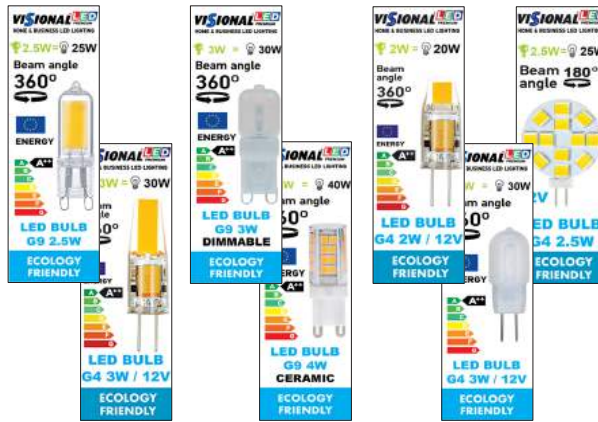

LED BULBS G9 / G4