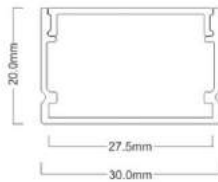

VISIONAL [®] **LED**
PREMIUM

ALUMINIUM PROFILE

05-504

05-508

05-510

05-509

ASSEMBLY SCHEME

1. Basic cover
2. LED strip
3. End cap without hole
- 3a. End cap with hole
4. Screw
5. Mini mounting clip for profile