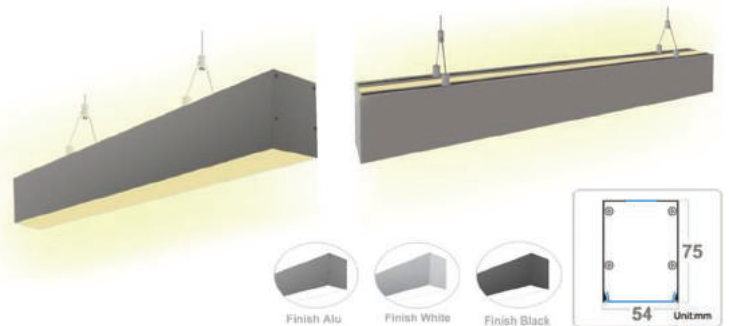

LED LINEAR SERIES VSL704