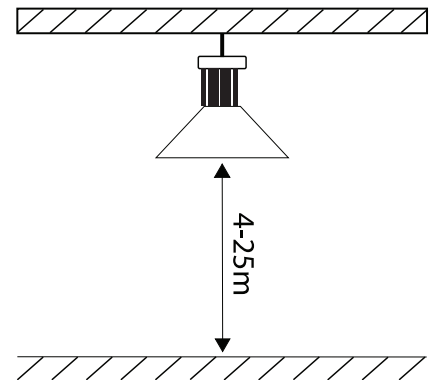

3 YEARS FACTORY WARRANTY

OPTIONAL

IES FILE AVAILABLE

POWER **200W** BRIGHTNESS **25000lm** COLOR **4000K**

BEAM ANGLE:

INSTALLATION HEIGHT:

MODEL MODELIS	POWER JAUDA	LUMEN OUTPUT GAISMAS PLUSMA	VOLTAGE SPRIEGUMS	LIFETIME KALPOŠANAS ILGUMS	BEAM ANGLE GAISMAS ĻENKIS	CCT	POWER FACTOR KOEFIČIENTS PF
PREMIUM	100W	12500 Lm	AC 175-265V	50000h	60°/ 90°/ 120°	4000K	>0.9
PREMIUM	150W	18750 Lm	AC 175-265V	50000h	60°/ 90°/ 120°	4000K	>0.9
PREMIUM	200W	25000 Lm	AC 175-265V	50000h	60°/ 90°/ 120°	4000K	>0.9