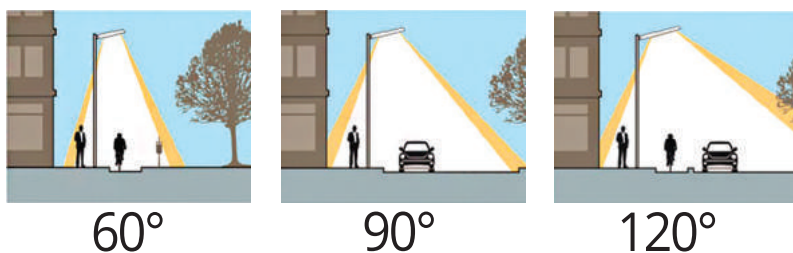

BEAM ANGLE OPTIONS: