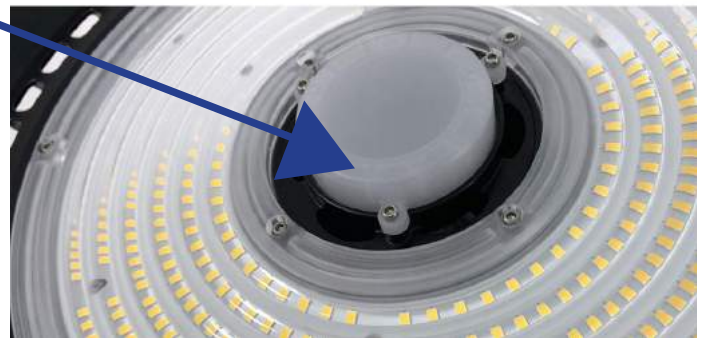

MODEL MODELIS	POWER JAUDA	LUMEN OUTPUT GAISMAS PLUSMA	VOLTAGE SPRIEGUMS	LIFETIME KALPOŠANAS ILGUMS	BEAM ANGLE GAISMAS LENĶIS	CCT
PROFESSIONAL LINE	100W	15000 Lm	AC 220-240V	60000h	60°/90°/120°	3000K - 6000K
PROFESSIONAL LINE	150W	22500 Lm	AC 220-240V	60000h	60°/90°/120°	3000K - 6000K
PROFESSIONAL LINE	200W	30000 Lm	AC 220-240V	60000h	60°/90°/120°	3000K - 6000K
PROFESSIONAL LINE	240W	36000 Lm	AC 85-300V	60000h	60°/90°/120°	3000K - 6000K
PROFESSIONAL LINE / SENSOR	220W	33000 Lm	AC 175-265V	60000h	60°/90°/120°	3000K - 6000K