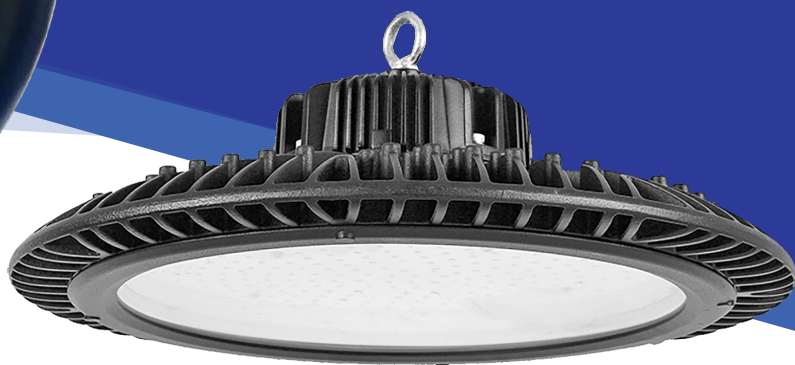

LED UFO HIGH BAY

GENERAL DESCRIPTION

LED UFO HIGH BAY LIGHTS VISIONAL is an excellent replacement of old warehouse lighting. LED UFO lights proved their reliability and durability in many projects. This lighting solution provides instant full light, no flickering and high energy-efficiency. Moreover, dimming features are available. It is perfect lighting solution for industrial areas, warehouses, logistic centers and traffic areas. VISIONAL brand always updates its products, LED UFO lights have improved temperature rating and color quality.