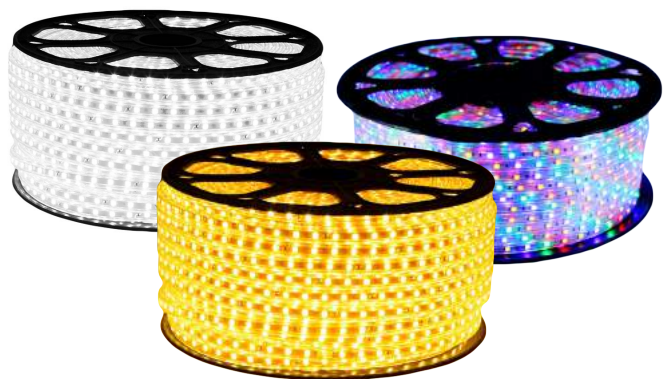

LED STRIP VISIONAL

LED HIGH POWER STRIP 220V