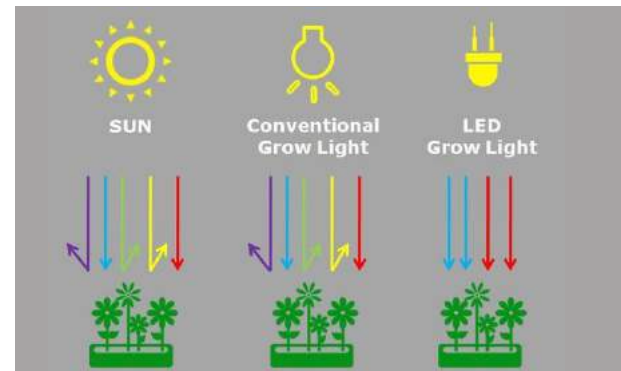

MODEL MODELIS	POWER JAUDA	LUMEN OUTPUT GAISMAS PLUSMA	VOLTAGE SPRIEGUMS	LIFETIME KALPOŠANAS ILGUMS	BEAM ANGLE GAISMAS LENĶIS	CCT
LED PLANT LIGHTING E27	12W	960 Lm	AC 220-240V	30000h	240°	UV
LED PLANT LIGHTING E27 FILAMENT	8W	640 Lm	AC 220-240V	30000h	180°	UV
LED PLANT LIGHTING RECTANGLE	28W	2240 Lm	AC 220-240V	30000h	180°	UV
LED PLANT LIGHTING CIRCLE	45W	3600 Lm	AC 85-300V	30000h	180°	UV
LED PLANT LIGHTING SQUARE	50W	4000 Lm	AC 175-265V	30000h	180°	UV
LED PLANT LIGHTING rectangle	56W	4480 Lm	AC 175-265V	30000h	180°	UV