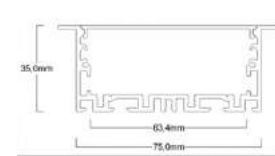

VISIONAL [®] **LED**
PREMIUM

ALUMINIUM PROFILE

05-504

05-508

05-510

05-509

ASSEMBLY SCHEME

1. Basic cover
2. LED strip
3. End cap without hole
- 3a. End cap with hole
4. Screw
5. Mini mounting clip for profile