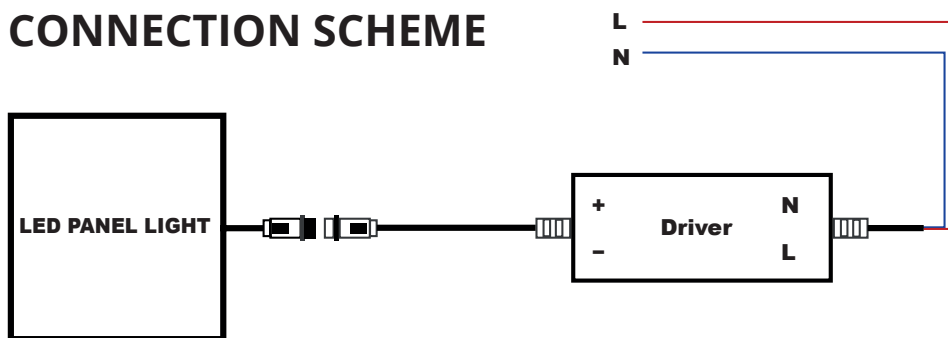

OLLO
EXCLUSIVE

LED PANEL OLLO EXCLUSIVE

ACCESSORIES

1. Suspension kit

2. Surface mounting kit

3. Mounting clips

CONNECTION SCHEME

EMC compliance