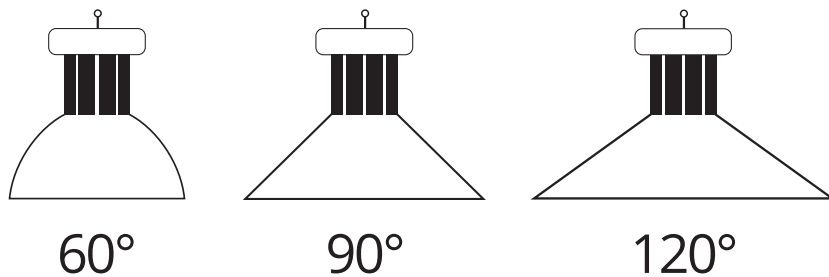

3 YEARS FACTORY WARRANTY

OPTIONAL

IES FILE AVAILABLE

POWER **200W** BRIGHTNESS **25000lm** COLOR **4000K**

BEAM ANGLE:

INSTALLATION HEIGHT:

MODEL MODELIS	POWER JAUDA	LUMEN OUTPUT GAISMAS PLUSMA	VOLTAGE SPRIEGUMS	LIFETIME KALPOŠANAS ILGUMS	BEAM ANGLE GAISMAS ĻENKIS	CCT	POWER FACTOR KOEFIČIENTS PF
PREMIUM	100W	12500 Lm	AC 175-265V	50000h	60°/ 90°/ 120°	4000K	>0.9
PREMIUM	150W	18750 Lm	AC 175-265V	50000h	60°/ 90°/ 120°	4000K	>0.9
PREMIUM	200W	25000 Lm	AC 175-265V	50000h	60°/ 90°/ 120°	4000K	>0.9