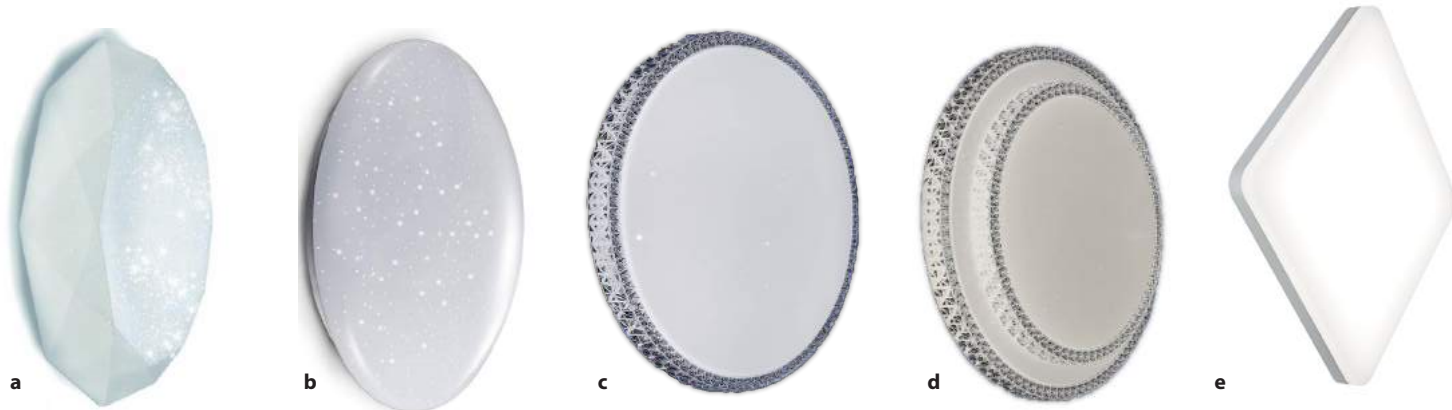

LED CEILING LIGHTS WITH DIAMOND EFFECT

LED CEILING LAMP FIXTURE ROUND / SQUARE