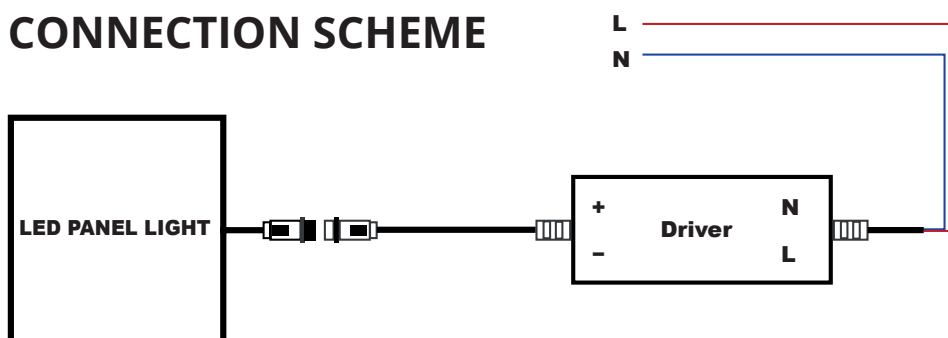

CONNECTION SCHEME

EMC compliance

DALI OPTIONAL