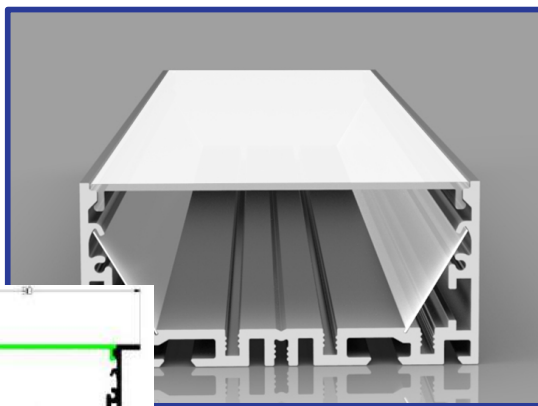

VISIONAL [®] **LED**
PREMIUM

ALUMINIUM PROFILE

05-504

05-508

05-510

05-509

ASSEMBLY SCHEME

1. Basic cover
2. LED strip
3. End cap without hole
- 3a. End cap with hole
4. Screw
5. Mini mounting clip for profile