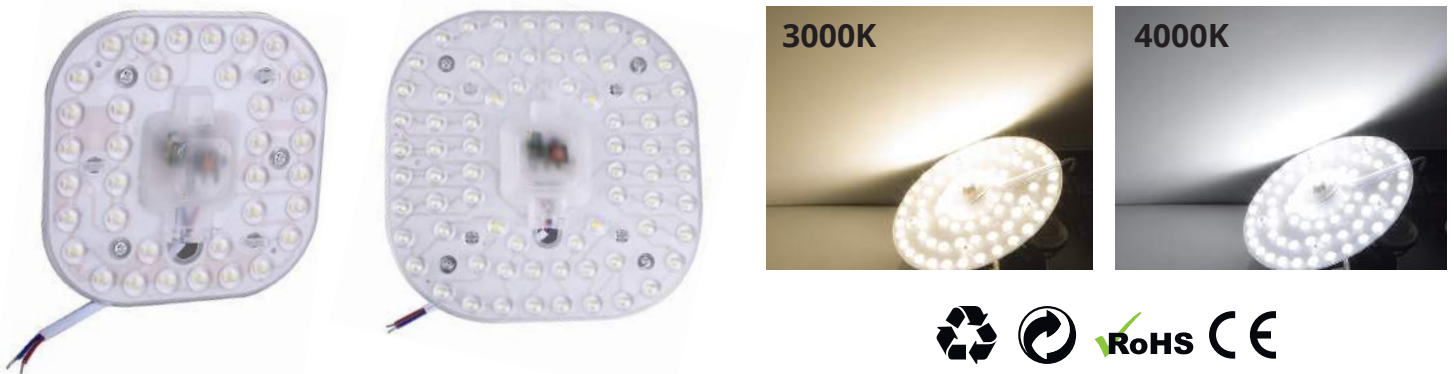

LED MODULE LIGHTS

MODEL MODELIS	POWER JAUDA	LUMEN OUTPUT GAISMAS PLUSMA	VOLTAGE SPRIEGUMS	BEAM ANGLE GAISMAS LENĶIS	DIMENSIONS IZMĒRI	CCT
LED Ceiling Lamp Fixture ROUND	12W	1200 Lm	AC 176~264V	120°	φ230mm	2700 - 6500K
LED Ceiling Lamp Fixture ROUND	18W	1800 Lm	AC 176~264V	120°	φ300mm	2700 - 6500K
LED Ceiling Lamp Fixture ROUND	24W	2400 Lm	AC 176~264V	120°	φ300mm	2700 - 6500K
LED Ceiling Lamp Fixture ROUND	36W	3600 Lm	AC 176~264V	120°	φ350mm	2700 - 6500K
LED Ceiling Lamp Fixture ROUND	54W	5400 Lm	AC 176~264V	120°	φ450mm	2700 - 6500K
LED Ceiling Lamp Fixture SQUARE	36W	3600 Lm	AC 176~264V	120°	300 x 300mm	2700 - 6500K
LED Ceiling Lamp Fixture SQUARE	56W	5600 Lm	AC 176~264V	120°	400 x 400mm	2700 - 6500K
LED Ceiling Lamp Fixture SQUARE	90W	9000 Lm	AC 176~264V	120°	500 x 500mm	2700 - 6500K
LED Module Lights VISIONAL	12W	1200 Lm	AC 220-240V	120°	110 x 110 x 20mm	3000 / 4000K
LED Module Lights VISIONAL	18W	1800 Lm	AC 220-240V	120°	145 x 145 x 20mm	3000 / 4000K
LED Module Lights VISIONAL	24W	2400 Lm	AC 220-240V	120°	160 x 160 x 20mm	3000 / 4000K
LED Module Lights VISIONAL	36W	3600 Lm	AC 220-240V	120°	210 x 210 x 20mm	3000 / 4000K