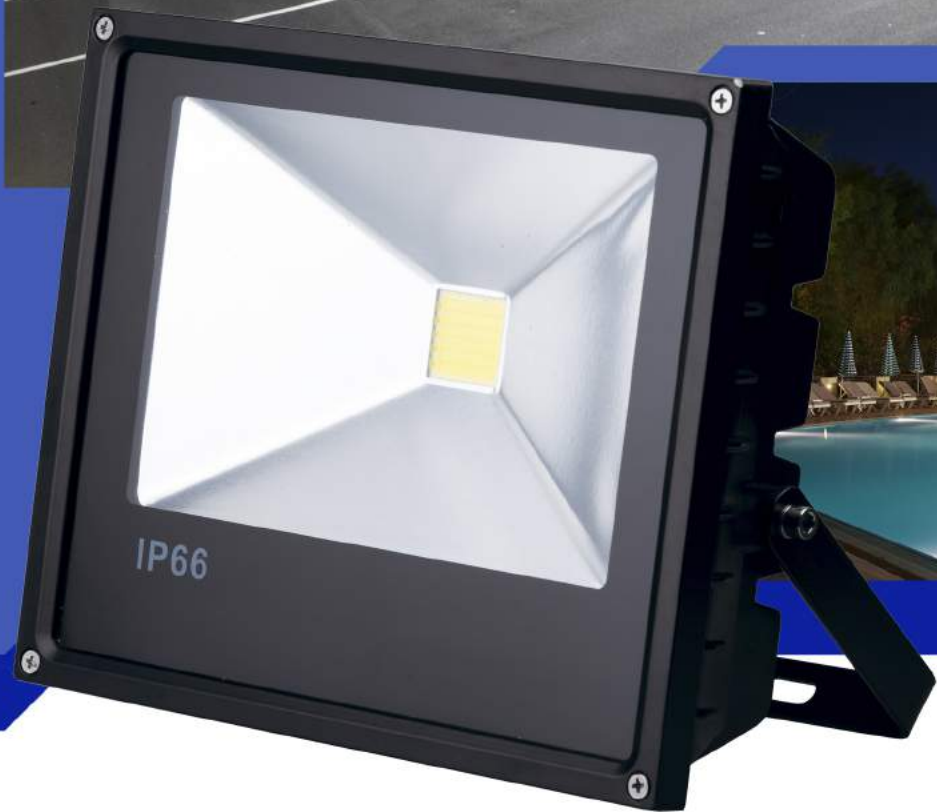

VISIONAL[®] LED PREMIUM

LED FLOOD LIGHTS VISIONAL IP66

LED Flood Lights IP66:

- Energy efficient – up to 70% energy savings
- Instant-on light
- IP66 weather resistant
- Good color rendering
- PIR version available
- Long life ranging
- High quality materials
- Proven reliability and durability