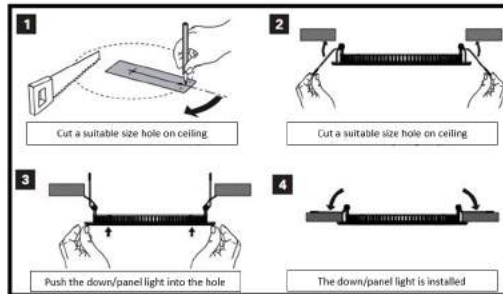

VISIONAL **LED**[®]
PREMIUM

LED SLIM / GLASS PANELS

6W - 27W

6W - 27W

4W - 30W

4W - 30W

Quick and Easy Installation

IP44 120° RA 80