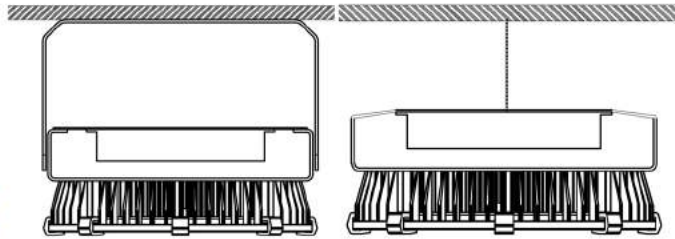

VISIONAL **LED**[®]
PREMIUM

LED HIGH BAY LIGHT UFO

80W - 200W

80W - 200W

145W - 230W

OSRAM

IP65 protection grade

Wall mounted installation