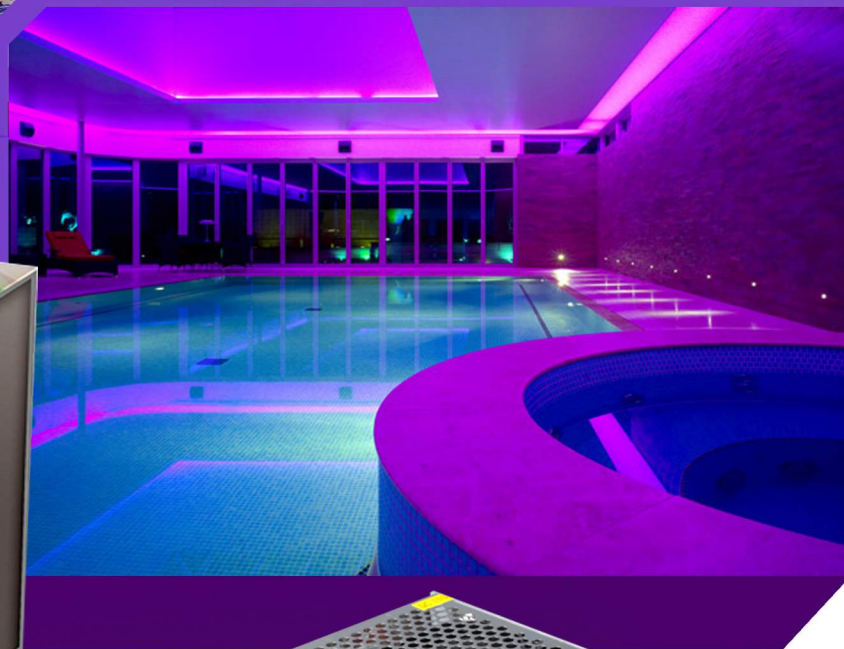

POWER SUPPLY UNITS / ACCESSORIES

Power supply unit / accessories:

- Create unique and gorgeous lighting design
- Modern design
- Simple and fast connection
- High quality materials
- Control lighting
- Multiple visual effects, wide range of colors and shades
- Proven reliability and durability

VISIONAL **LED**®
PREMIUM