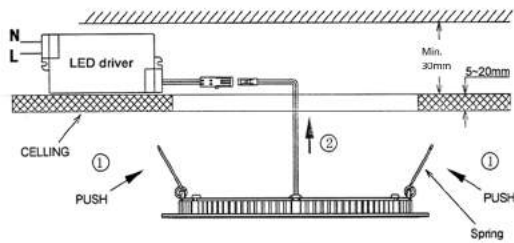

VISIONAL **LED**[®]
PREMIUM

LED SLIM / GLASS PANELS

6W - 27W

6W - 27W

4W - 30W

4W - 30W

Quick and Easy Installation

IP44 120° RA 80