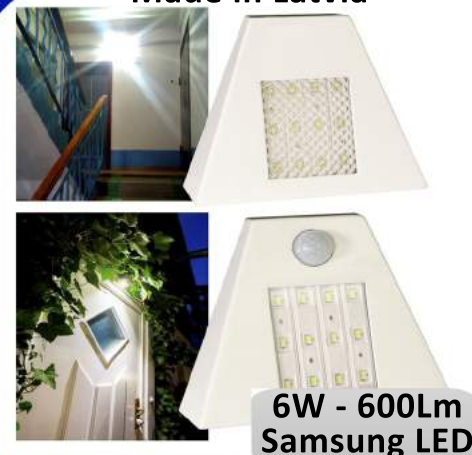

Made in Latvia

VISIONAL[®] LED PREMIUM

LED FLOOD LIGHTS

LED FLOOD LIGHTS:

- Up to 80% energy saving
- Stylish, compact design
- Instant start-up for added security
- Good color rendering
- Long life ranging, low heat emission
- High quality materials
- Proven reliability and durability