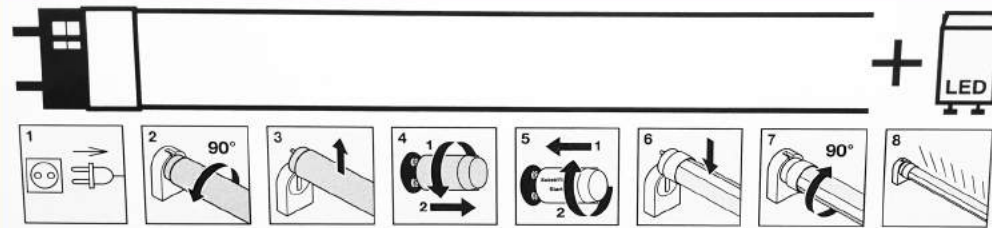

OSRAM SubstiTUBE Advanced:

High luminous intensity for sophisticated lighting tasks

- Up to 126 lm/W
- For use in production locations (also with extreme ambient temperatures between -20 °C and +50 °C) or sales spaces
- Guarantee 5 years