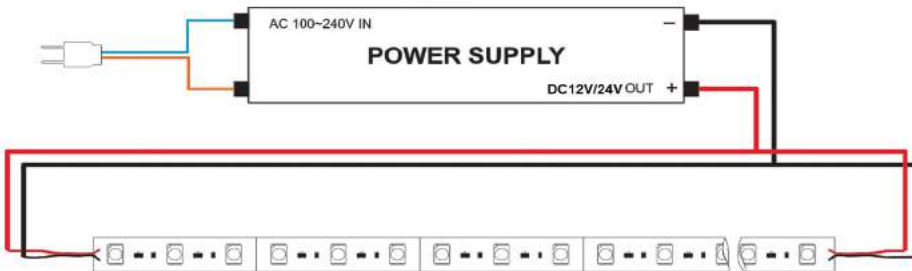

VISIONAL[®] LED
PREMIUM

FLEXIBLE LED STRIPS VISIONAL

20W - 60W

80W - 100W

LED modules

120W - 150W

Model	Color	LED per meter	Nominal voltage	Beam angle	Power (Wattage)	Lumen output range
LED strip SMD 3528 - 4.8W HIGH POWER (color of base - white)	CW /NW/ WW/ R/G/B	60 led/m	12V DC	130°	4,8 W/m	420 lumen
LED strip SMD 3528 - 9.6 W HIGH POWER (color of base - white)	CW /NW/ WW/ R/G/B	120 led/m	12V DC	130°	9,6 W/m	840 lumen
LED strip SMD 2835 - 14.4 W HIGH POWER (color of base - white)	CW /NW/ WW/ R/G/B	60 led/m	12V DC	130°	14,4 W/m	1440 lumen
LED strip SMD 2835 - 28.8 W HIGH POWER (color of base - white)	CW /NW/ WW/ R/G/B	120 led/m	12V DC	130°	28,8 W/m	2880 lumen
LED strip SMD 5050 - 7.2W HIGH POWER (color of base - white)	CW /NW/ WW/ R/G/B	30 led/m	12V DC	130°	7,2 W/m	540 lumen
LED strip SMD 5050 - 14.4W HIGH POWER (color of base - white)	CW /NW/ WW/ R/G/B	60 led/m	12V DC	130°	14,4 W/m	1080 lumen
LED strip SMD 3014 - 5.8 W HIGH POWER (color of base - white)	CW /NW/ WW/ R/G/B	60 led/m	12V DC	130°	5,8 W/m	840 lumen
LED strip SMD 3014 - 11.6 W HIGH POWER (color of base - white)	CW /NW/ WW/ R/G/B	120 led/m	12V DC	130°	11,6 W/m	1680 lumen
LED strip SMD 3014 - 23.2 W HIGH POWER (color of base - white)	CW /NW/ WW/ R/G/B	240 led/m	12V DC	130°	23,2 W/m	3360 lumen
DOUBLE WATERPROOF - IP68 - LED strip SMD 5050 - 14.4W	CW /NW/ WW/ R/G/B	60 led/m	12V DC	130°	14,4 W/m	1450 lumen
SIDE VIEW LED strip 3014 - 5.8W HIGH POWER	CW /NW/ WW/ R/G/B	60 led/m	12V DC	130°	5,8 W/m	840 lumen
LED strip SMD 5730 - 19.2W HIGH POWER (color of base - white)	CW /NW/ WW/ R/G/B	60 led/m	12V DC	130°	19,2 W/m	3300 lumen
LED bendable strip 2835 - 14.4W (color of base - white)	CW /NW/ WW/ R/G/B	60 led/m	12V DC	130°	14,4 W/m	1440 lumen