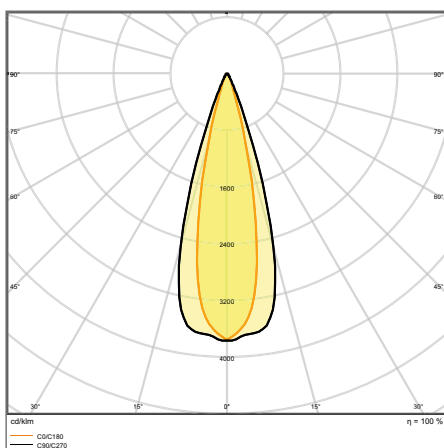

TRACKLIGHT SPOT ZOOM DIM

Dimmable 3-phase tracklight spot with mechanical zoom lens

PRODUCT FEATURES

- Robust die-cast aluminum housing
- Available in matt white (like RAL9016), matt black (like RAL9004)
- Very good color rendering index CRI97 and CRI>90
- Dimmable (7% - 100%) via slider potentiometer directly on each luminaire
- Mechanical zoom lens with a beam angle of 15 ° to 55 °

TR SP ZOOM DIM D85 25 W 3000 K 97R WT

| Distance [m] | Beam diameter [m] | Beam angle [°] | Beam angle [°] | Beam diameter [m] | Illuminance [lx] |
|--------------|-------------------|----------------|----------------|-------------------|------------------|
| 0.5 | 0.28 | 15.7° | 23.0° | 0.28 | 25949 |
| | 0.20 | 11.5° | 11.5° | 0.20 | 11889 |
| 1.0 | 0.56 | 15.7° | 23.0° | 0.56 | 6487 |
| | 0.41 | 11.5° | 11.5° | 0.41 | 2607 |
| 1.5 | 0.84 | 15.7° | 23.0° | 0.84 | 2883 |
| | 0.61 | 11.5° | 11.5° | 0.61 | 1368 |
| 2.0 | 1.12 | 15.7° | 23.0° | 1.12 | 1622 |
| | 0.81 | 11.5° | 11.5° | 0.81 | 749 |
| 2.5 | 1.41 | 15.7° | 23.0° | 1.41 | 1038 |
| | 1.02 | 11.5° | 11.5° | 1.02 | 480 |
| 3.0 | 1.69 | 15.7° | 23.0° | 1.69 | 721 |
| | 1.22 | 11.5° | 11.5° | 1.22 | 333 |