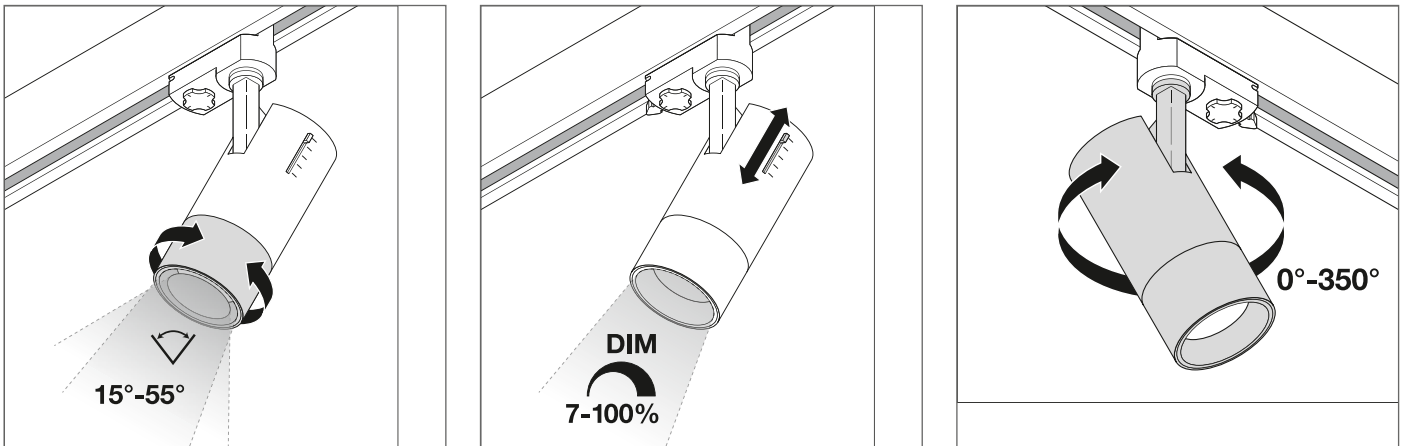

FURTHER PRODUCT DETAILS

Product name	Segmentation	GTIN (EAN)	RE-PLACEMENT FOR	W	lm	lm/W	K	L70	L80	°
TR SP ZOOM DIM D85 25 W 3000 K 97R WT	■	4058075335769	50W HCl	25	1500	60	3000	50000	35000	15.00 ... 55.00
TR SP ZOOM DIM D85 25 W 4000 K 97R WT	■	4058075335783	50W HCl	25	1500	60	4000	50000	35000	15.00 ... 55.00
TR SP ZOOM DIM D85 25 W 3000 K 97R BK	■	4058075335806	50W HCl	25	1500	60	3000	50000	35000	15.00 ... 55.00
TR SP ZOOM DIM D85 25 W 4000 K 97R BK	■	4058075335820	50W HCl	25	1500	60	4000	50000	35000	15.00 ... 55.00

Product name	CRI	g	L x W x H [mm]	Ø x H [mm]	No.
TR SP ZOOM DIM D85 25 W 3000 K 97R WT	97	1025	85x265		2
TR SP ZOOM DIM D85 25 W 4000 K 97R WT	97	1025	85x265		2
TR SP ZOOM DIM D85 25 W 3000 K 97R BK	97	1025	85x265		3
TR SP ZOOM DIM D85 25 W 4000 K 97R BK	97	1025	85x265		3

¹ t [h]: L70/B50 @ 25 °C (Ta) / t [h]: L80/B10 @ 25 °C (Ta)