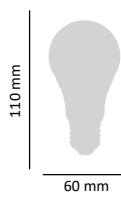

ASALITE LED Lightsource A60 E27 7W 3000K/4000K/6500K 570 lumen

The ASALITE brand offers in case of the LED bulbs too an alternative of a combination of high quality and long life. In addition to the classic residential use, it is also a perfect solution for hotels, schools, office buildings, hospitals and shopping centers.