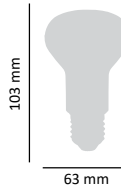

Asalite LED Lightsource R63 E27 10W 3000K/4000K 720 lumen

The ASALITE brand offers in case of the LED bulbs too an alternative of a combination of high quality and long life. In addition to the classic residential use, it is also a perfect solution for hotels, schools, office buildings, hospitals and shopping centers.