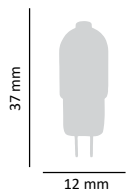

Asalite LED Lightsource G4 1,5W 3000K/4000K 110 lumen

The ASALITE brand offers in case of the LED bulbs too an alternative of a combination of high quality and long life. In addition to the classic residential use, it is also a perfect solution for hotels, schools, office buildings, hospitals and shopping centers.