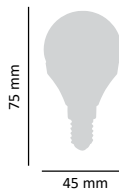

Asalite LED Lightsource G45 small globe E14 5W 3000K/4000K 410 lumen

The ASALITE brand offers in case of the LED bulbs too an alternative of a combination of high quality and long life. In addition to the classic residential use, it is also a perfect solution for hotels, schools, office buildings, hospitals and shopping centers.