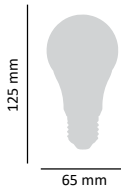

Asalite LED Lightsource A65 E27 15W 3000K/4000K/6500K 1430 lumen

The ASALITE brand offers in case of the LED bulbs too an alternative of a combination of high quality and long life. In addition to the classic residential use, it is also a perfect solution for hotels, schools, office buildings, hospitals and shopping centers.