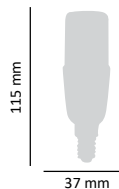

Asalite LED Lightsource T37 stick E14 7W 3000K/4000K 600 lumen

The ASALITE brand offers in case of the LED bulbs too an alternative of a combination of high quality and long life. In addition to the classic residential use, it is also a perfect solution for hotels, schools, office buildings, hospitals and shopping centers.