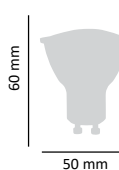

Asalite LED Lightsource GU10 3W 3000K/4000K 250 lumen

The ASALITE brand offers in case of the LED bulbs too an alternative of a combination of high quality and long life. In addition to the classic residential use, it is also a perfect solution for hotels, schools, office buildings, hospitals and shopping centers.