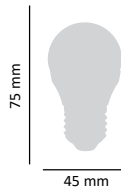

Asalite LED Lightsource G45 small globe E27 4W 3000K/4000K 350 lumen

The ASALITE brand offers in case of the LED bulbs too an alternative of a combination of high quality and long life. In addition to the classic residential use, it is also a perfect solution for hotels, schools, office buildings, hospitals and shopping centers.