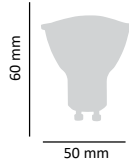

Asalite LED Lightsource GU10 5W 3000K/4000K/6500K 410 lumen

The ASALITE brand offers in case of the LED bulbs too an alternative of a combination of high quality and long life. In addition to the classic residential use, it is also a perfect solution for hotels, schools, office buildings, hospitals and shopping centers.