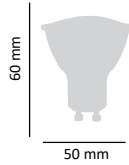

Asalite LED Lightsource GU10 7W 3000K/4000K/6500K 560 lumen

The ASALITE brand offers in case of the LED bulbs too an alternative of a combination of high quality and long life. In addition to the classic residential use, it is also a perfect solution for hotels, schools, office buildings, hospitals and shopping centers.