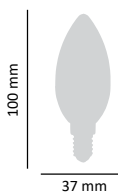

Asalite LED Lightsource C37 candle E14 6W 3000K/4000K/6500K 510 lumen

The ASALITE brand offers in case of the LED bulbs too an alternative of a combination of high quality and long life. In addition to the classic residential use, it is also a perfect solution for hotels, schools, office buildings, hospitals and shopping centers.