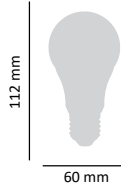

Asalite LED Lightsource A60 E27 9W 3000K/4000K/6500K 810 lumen

The ASALITE brand offers in case of the LED bulbs too an alternative of a combination of high quality and long life. In addition to the classic residential use, it is also a perfect solution for hotels, schools, office buildings, hospitals and shopping centers.