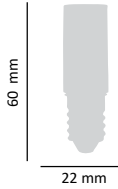

Asalite LED Lightsource E14 3W 3000K 340 lumen

The ASALITE brand offers in case of the LED bulbs too an alternative of a combination of high quality and long life. In addition to the classic residential use, it is also a perfect solution for hotels, schools, office buildings, hospitals and shopping centers.