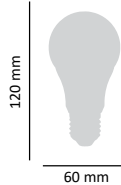

Asalite LED Lightsource A60 E27 12W 3000K/4000K/6500K 1055 lumen

The ASALITE brand offers in case of the LED bulbs too an alternative of a combination of high quality and long life. In addition to the classic residential use, it is also a perfect solution for hotels, schools, office buildings, hospitals and shopping centers.