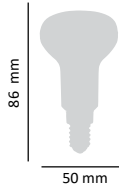

Asalite LED Lightsource R50 E14 5W 3000K/4000K 400 lumen

The ASALITE brand offers in case of the LED bulbs too an alternative of a combination of high quality and long life. In addition to the classic residential use, it is also a perfect solution for hotels, schools, office buildings, hospitals and shopping centers.