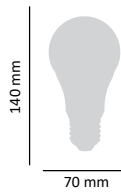

Asalite LED Lightsource A70 E27 18W 3000K/4000K/6500K 1620 lumen

The ASALITE brand offers in case of the LED bulbs too an alternative of a combination of high quality and long life. In addition to the classic residential use, it is also a perfect solution for hotels, schools, office buildings, hospitals and shopping centers.