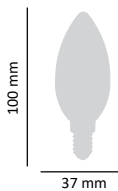

Asalite LED Lightsource C37 candle E14 4W 3000K/4000K 350 lumen

The ASALITE brand offers in case of the LED bulbs too an alternative of a combination of high quality and long life. In addition to the classic residential use, it is also a perfect solution for hotels, schools, office buildings, hospitals and shopping centers.