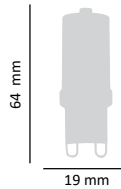

Asalite LED Lightsource G9 6W 3000K/4000K 600 lumen

The ASALITE brand offers in case of the LED bulbs too an alternative of a combination of high quality and long life. In addition to the classic residential use, it is also a perfect solution for hotels, schools, office buildings, hospitals and shopping centers.