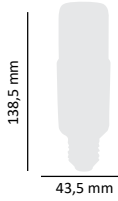

Asalite LED Lightsource T45 stick E27 13W 3000K/4000K 1300 lumen

The ASALITE brand offers in case of the LED bulbs too an alternative of a combination of high quality and long life. In addition to the classic residential use, it is also a perfect solution for hotels, schools, office buildings, hospitals and shopping centers.