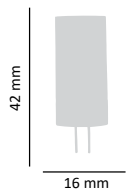

Asalite LED Lightsource G4 2W 3000K/4000K 220 lumen

The ASALITE brand offers in case of the LED bulbs too an alternative of a combination of high quality and long life. In addition to the classic residential use, it is also a perfect solution for hotels, schools, office buildings, hospitals and shopping centers.