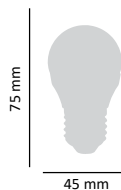

Asalite LED Lightsource G45 small globe E27 6W 3000K/4000K 510 lumen

The ASALITE brand offers in case of the LED bulbs too an alternative of a combination of high quality and long life. In addition to the classic residential use, it is also a perfect solution for hotels, schools, office buildings, hospitals and shopping centers.