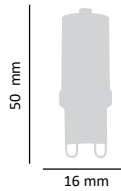

Asalite LED Lightsource G9 3W 3000K/4000K 360 lumen

The ASALITE brand offers in case of the LED bulbs too an alternative of a combination of high quality and long life. In addition to the classic residential use, it is also a perfect solution for hotels, schools, office buildings, hospitals and shopping centers.