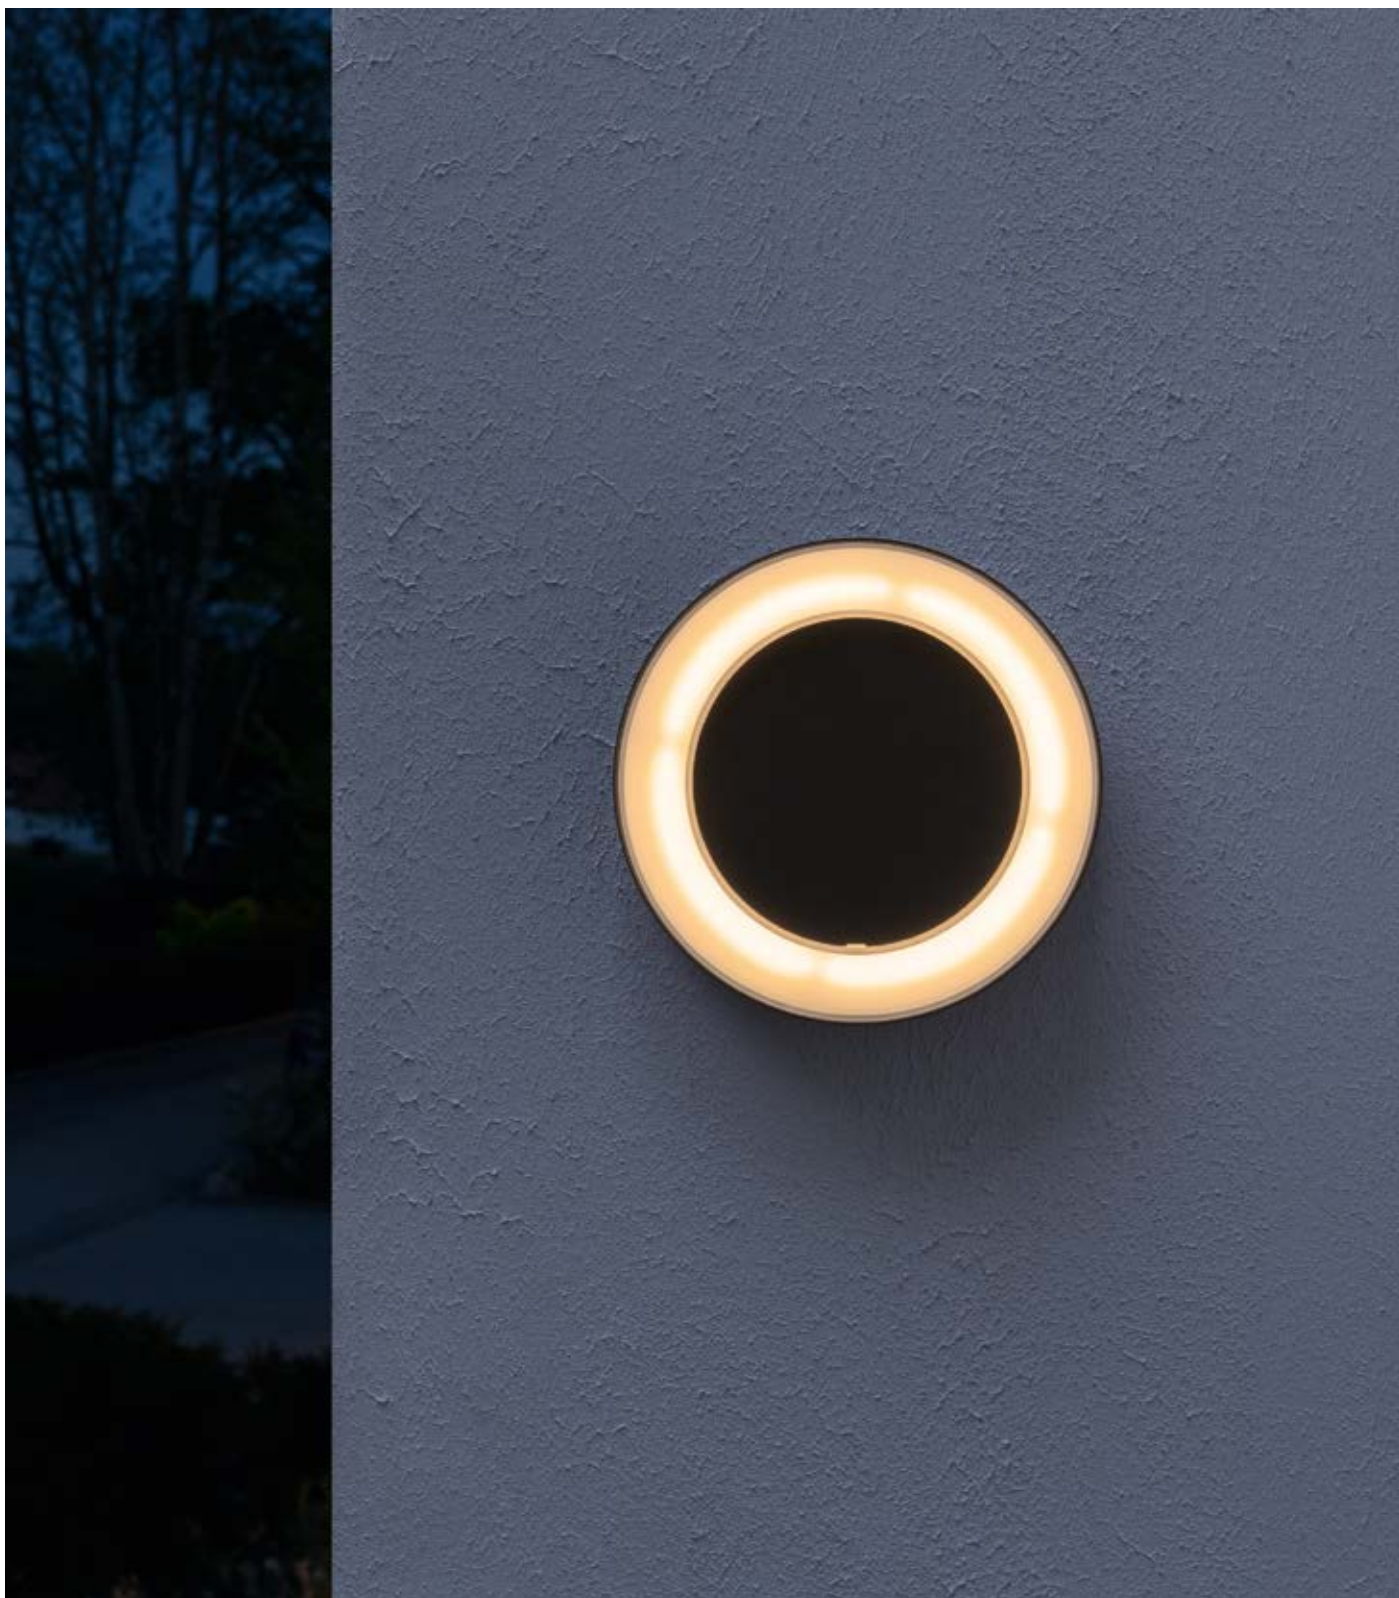

ENDURA® STYLE RING

MULTIFACETED LED WALL AND CEILING LUMINAIRES

1
ENDURA STYLE Ring RD
13 W DG

Product name	GTIN (EAN)	No.	COLOR	MATERIAL	t ₉₀ ²	W	lm	E ₁ ³	K	CRI	IP
--------------	------------	-----	-------	----------	------------------------------	---	----	-----------------------------	---	-----	----

ENDURA STYLE Ring RD 13 W DG	4058075205215	1	Dark gray	Aluminum	30000	13.00	480	A++/A+/A	3000	>80	IP44
------------------------------	---------------	---	-----------	----------	-------	-------	-----	----------	------	-----	------

Product name	h ₉₀	d	Weight
--------------	-----------------	---	--------

ENDURA STYLE Ring RD 13 W DG	15000	45.0	202.0	6
------------------------------	-------	------	-------	---

¹ The exact terms and conditions can be found at www.ledvance.com/consumer/services/guarantee | ² Average lifetime in hours | ³ Energy efficiency grade of the permanently integrated, non-exchangeable LED modules. Energy efficiency index (EEL) on a scale of A++ (highest efficiency) to E (lowest efficiency).