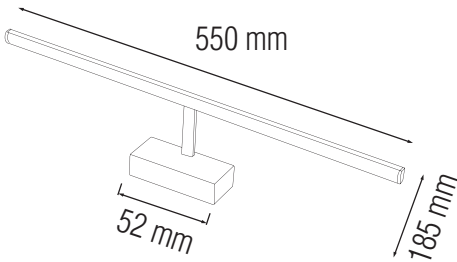

LED PICTURE & MIRROR LAMP

Product&Family Code:

040 014 0012

ANKA-12

CHROME

Technical Drawing

Technical Data

Voltage (V)	100-250V
Product Wattage (W)	12
Equivalence with incandescent lamp(W)	96
Colour Render Index (Ra)	>Ra70
Colour Temperature (K)	4200
Materials	Chrome + PC
Protection Class	I
Dimmable	No
EEI	A to A++
Warm-up time up to 60 % of the full light output	Instant Full Light
Luminous Flux (lm)	850
Luminous Efficacy (lm/W)	71
Rated Life (hrs) ⌚	30.000
IP Rating	45
Power Factor	>0.5
Beam Angle	120°
Starting Time	<0.2s
Number of ON-OFF cycling	x15.000