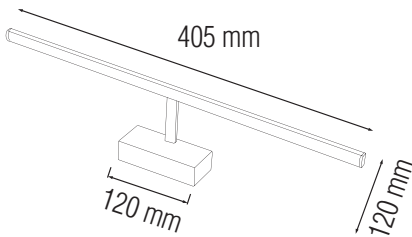

LED PICTURE & MIRROR LAMP

Product&Family Code: 040 012 0008

KANARYA-8

CHROME

Technical Drawing

Technical Data

Voltage (V)	100-250V
Product Wattage (W)	8
Equivalence with incandescent lamp(W)	64
Colour Render Index (Ra)	>Ra70
Colour Temperature (K)	4200
Materials	Chrome + PC
Protection Class	I
Dimmable	No
EEI	A to A++
Warm-up time up to 60 %of the full light output	Instant Full Light
Luminous Flux (lm)	570
Luminous Efficacy (lm/W)	71
Rated Life (hrs) ⌚	30.000
IP Rating	45
Power Factor	>0.5
Beam Angle	120°
Starting Time	<0.2s
Number of ON-OFF cycling	x15.000