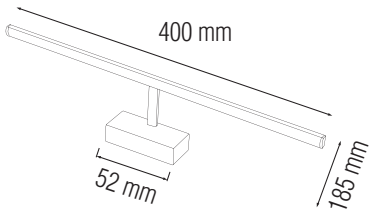

LED PICTURE & MIRROR LAMP

Product&Family Code: 040 014 0008

ANKA-8

CHROME

Technical Drawing

Technical Data

Voltage (V)	100-250V
Product Wattage (W)	8
Equivalence with incandescent lamp(W)	64
Colour Render Index (Ra)	>Ra70
Colour Temperature (K)	4200
Materials	Chrome + PC
Protection Class	I
Dimmable	No
EEI	A to A++
Warm-up time up to 60 %of the full light output	Instant Full Light
Luminous Flux (lm)	570
Luminous Efficacy (lm/W)	71
Rated Life (hrs) ⌚	30.000
IP Rating	45
Power Factor	>0.5
Beam Angle	120°
Starting Time	<0.2s
Number of ON-OFF cycling	x15.000