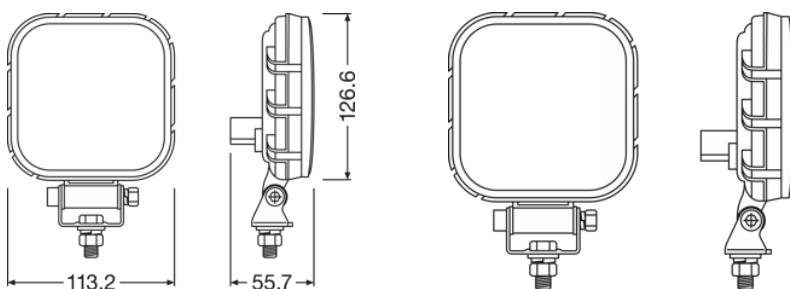

General Product Information

Global order reference	LEDDL109-WD
-------------------------------	-------------

Electrical Data

Nominal voltage	12/24 V
Nominal wattage	15 W
Test voltage	13.2 V

Photometric Data

Nominal luminous flux	1100 lm
Color temperature	6000 K

Physical Attributes & Dimensions

Product weight	400.00 g
Length	113.0 mm
Width	56.0 mm
Height	146.0 mm

Product datasheet

Lifetime Data

Lifespan Tc	5000 hr
Guarantee	5 years