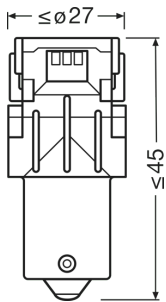

### Physical Attributes & Dimensions

Diameter	25.0 mm
Product weight	16.00 g
Length	52.5 mm
Lamp base	BAU15s