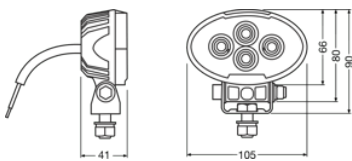

General Product Information

Global order reference	LEDWL112-WD
-------------------------------	-------------

Electrical Data

Nominal voltage	12/24 V
Nominal wattage	17 W
Test voltage	13.2 V

Photometric Data

Nominal luminous flux	1500 lm
Color temperature	6000 K
Light distance at 1lx	50 m

Physical Attributes & Dimensions

Product weight	355.00 g
Length	105.0 mm
Width	41.0 mm

Product datasheet

Height	90.0 mm
--------	---------