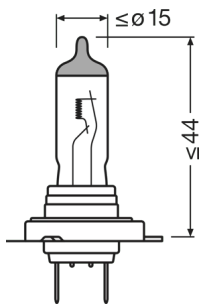

Electrical Data

Power input	58 W ¹⁾
Nominal voltage	12 V
Nominal wattage	55 W
Test voltage	13.2 V

¹⁾ Maximum

Photometric Data

Nominal luminous flux	1500 lm
Luminous flux tolerance	±10 %

Physical Attributes & Dimensions

Diameter	12.0 mm
Product weight	12.50 g
Length	59.0 mm
Lamp base	PX26d

Lifetime Data

Lifespan B3	330 hr
Lifespan Tc	550 hr

Product datasheet

Capabilities

Technology	HAL
------------	-----

Certificates & standards